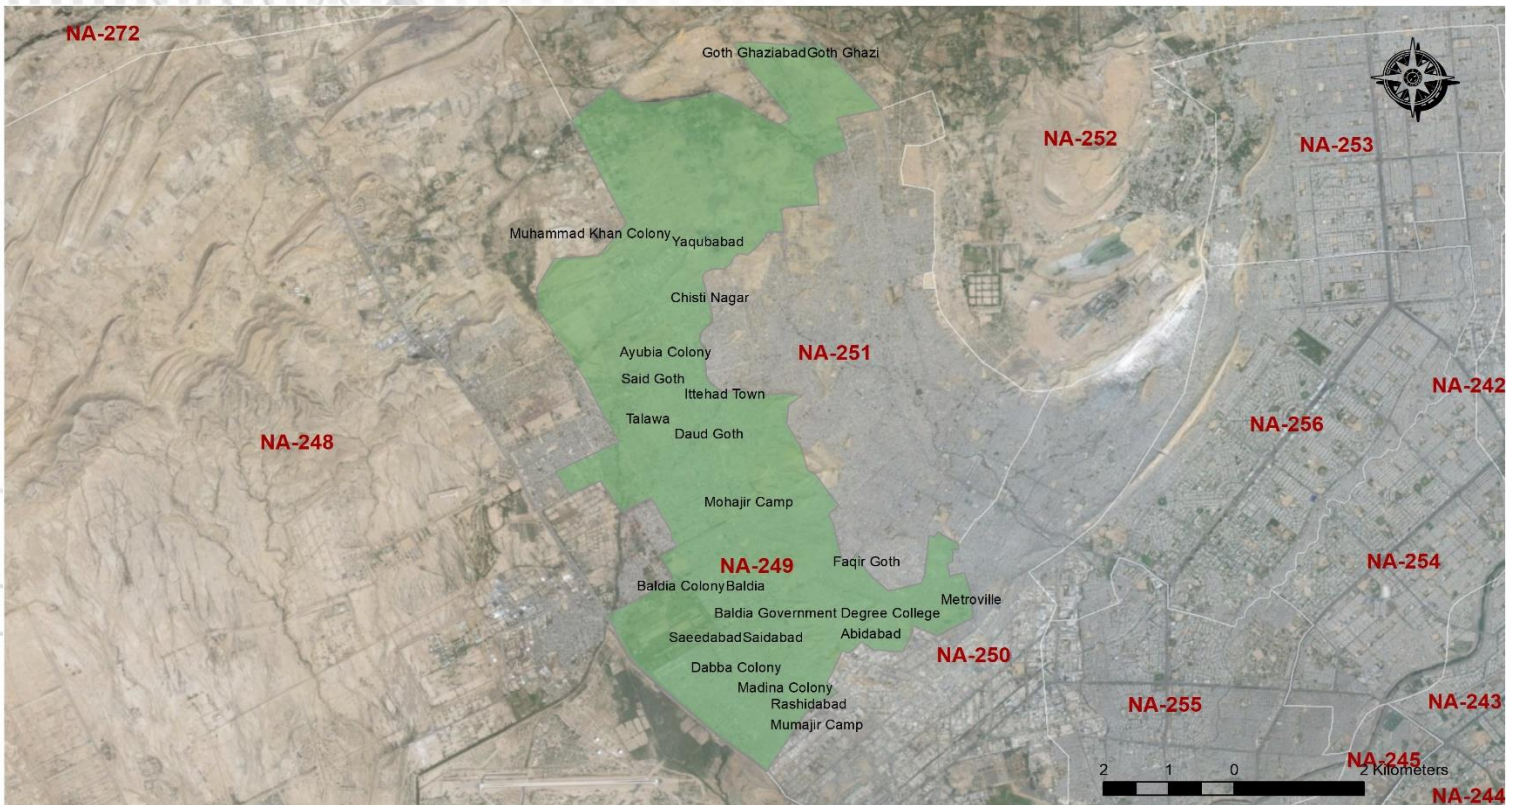

CONSTITUENCY PROFILE

NA-249 KARACHI WEST-II

SINDH

CONSTITUENCY POPULATION

782,776

VOTER STATISTICS

Male **201,591**

Female **129,751**

Total **331,342**

42% of the total population are registered as voters

POLLING STATIONS

74 Male **47** Female **136** Combined **257** Total

Number of polling stations where registered voters exceed 1,200 **175**

POLLING BOOTHS

366 Male **298** Female **664** Total

AVERAGE VOTER AT POLLING STATION **1,289** AVERAGE VOTER AT POLLING BOOTH **499**

LIST OF CONTESTING CANDIDATES

#	Name	Name of Political Party
1	Aslam Shah	Muttahidda Qaumi Movement
2	Haji Muhammad	Pashtunkhwa Milli Awami Party
3	Hafiz Muhammad Mursalen	Independent
4	Hazrat Umer	Pakistan Muslim Alliance
5	Syed Atta Ullah Shah	Muttahidda Majlis-e-Amal Pakistan
6	Abid Hussain	Tehreek-e-Labaik Pakistan
7	Abdul Sattar	Grand Democratic Alliance
8	Abdul Qayyum Khan Kundi	Independent
9	Ali Akbar	Independent
10	Fouzia Hameed	Pak Sarzameen Party
11	Qadir Khan Mandokhel	Pakistan Peoples Party Parliamentarians
12	Kamran Akhtar	Independent
13	Muhammad Salman Khan Baloch	Independent
14	Muhammad Fesal Vawda	Pakistan Tehreek-e-Insaf
15	Mian Muhammad Shehbaz Sharif	Pakistan Muslim League (Nawaz)